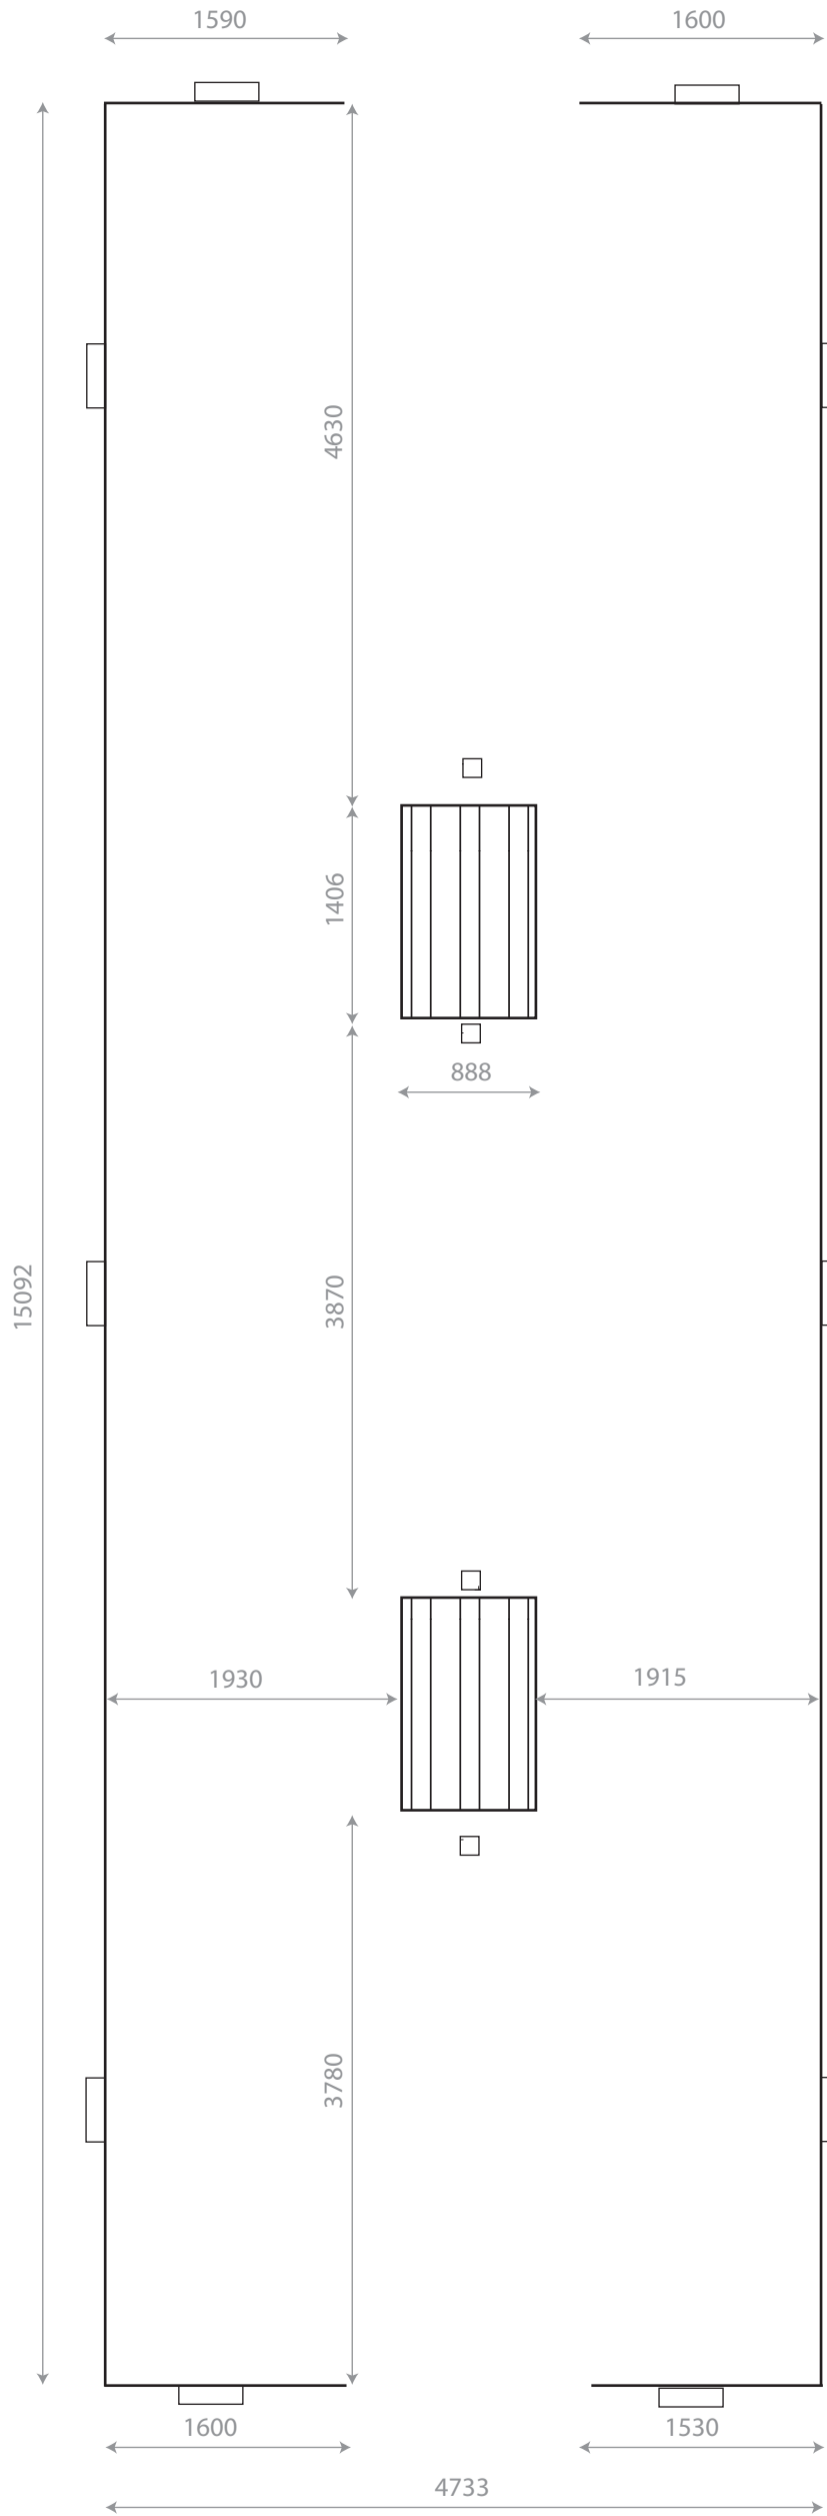

to Gallery 5

Gallery 4 dimensions Scale 1:50

Double wall power socket

Single floor power socket

Seating

to toilets/WREN Gallery